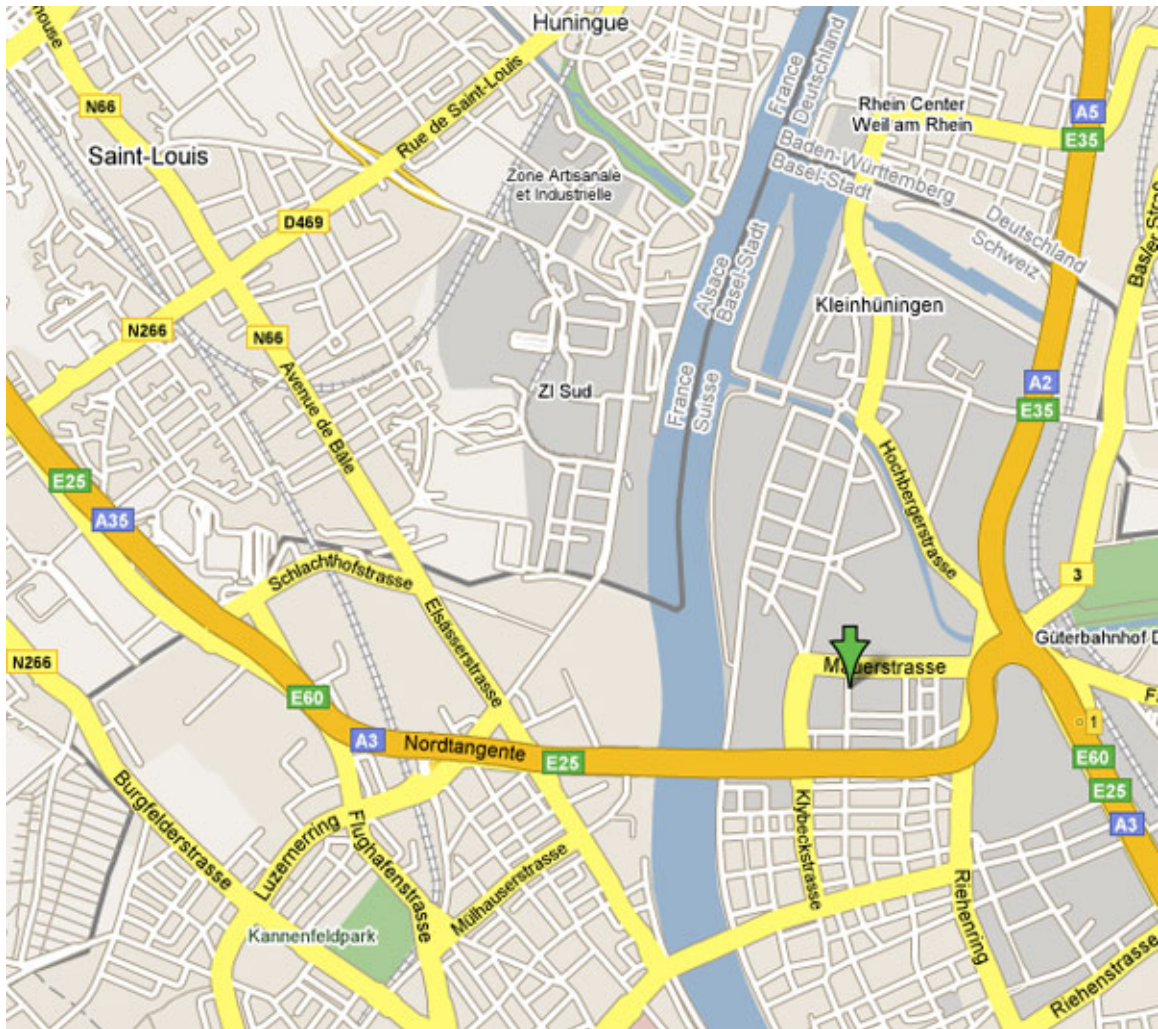

# Directions to Novartis Pharma AG Learning Center Horburg

WKL-430.P.39  
Müllheimerstrasse 195  
CH-4057 Basel

## MAP

**Below is a list of local Basel hotels:**

<b>Hotel</b>	<b>Nearest Tram Stop How To Reach The Rosental Site</b>	<b>Nearest Tram Stop How To Reach The Klybeck Site</b>
<b>Novotel Basel ***</b> Schönaustrasse 10 4058 Basel Tel. +41 61 695 70 00 Fax +41 61 695 71 00	Riehenring  5 minutes walk to Rosental	Riehenring by tram no. 1/14 or 10 minutes walk to Klybeck
<b>Merian ****</b> Rheingasse 2 4058 Basel Tel. +41 61 685 11 11 Fax +41 61 685 11 12	Rheingasse  by tram no. 6	Rheingasse  by tram no. 8
<b>Ramada Plaza Basel Messeturm ****</b> Messeplatz 12 4058 Basel Tel. +41 61 560 40 00 Fax +41 61 560 55 55	Messeplatz  3 minutes walk to Rosental	Messeplatz  with tram No. 1/14
<b>Mercure Hotel Europe Basel ****</b> Clarastrasse 43 4058 Basel Tel. +41 61 690 80 80 Fax +41 61 690 88 80	Clarastrasse  3 minutes walk to Rosental or by tram no. 6	Messeplatz  by tram no. 1/14
<b>Swissôtel Le Plaza Basel *****</b> Messeplatz 25 4021 Basel Tel. +41 61 555 33 33 Fax +41 61 555 39 70	Messeplatz  3 minutes walk to Rosental	Messeplatz  with tram No. 1/14