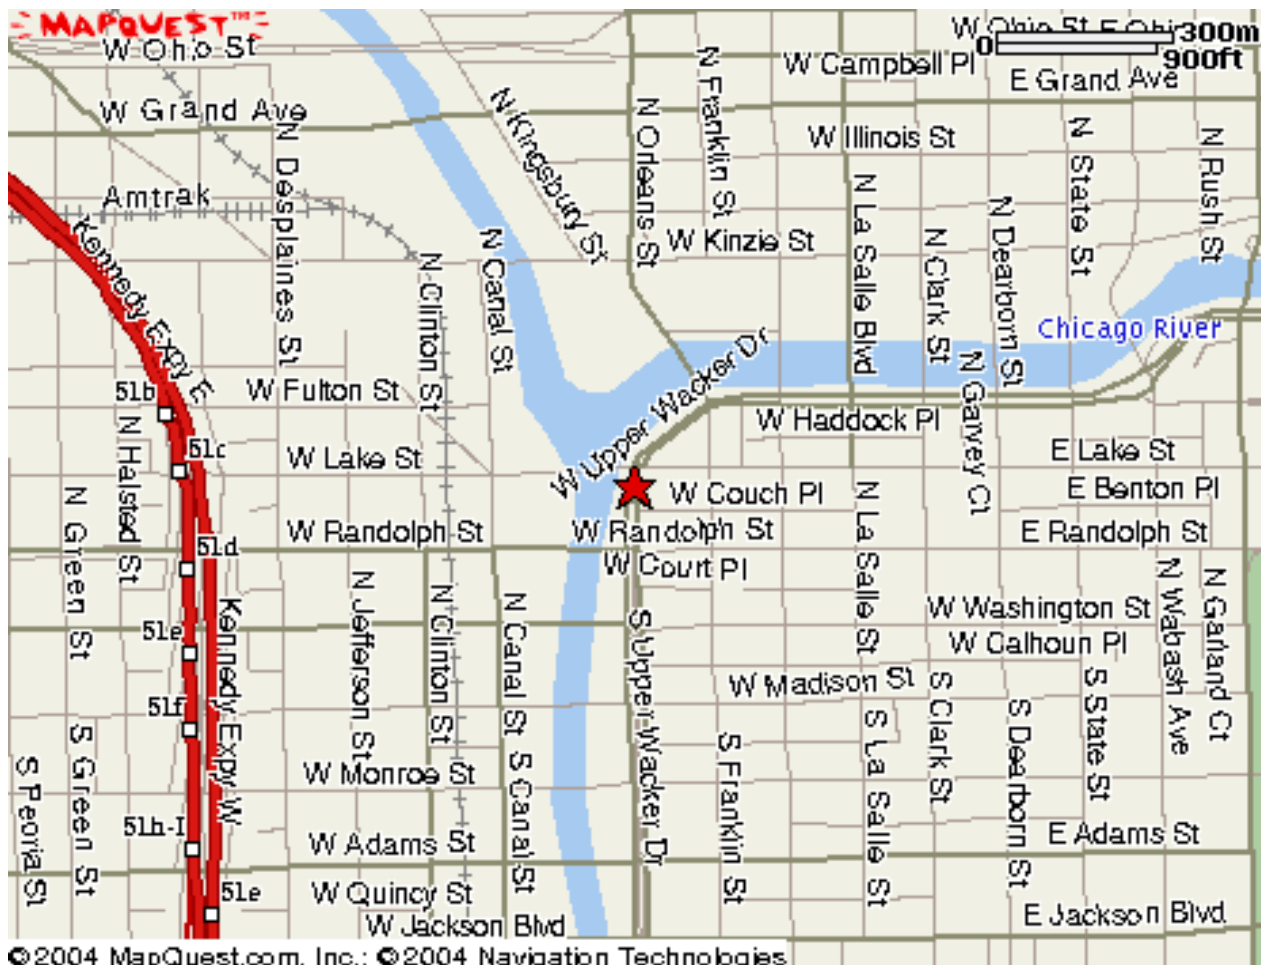

DIRECTIONS TO DRINKER BIDDLE GARDNER CARTON

191 N. Wacker Drive
Suite 3700
Chicago, IL 60606-1698
(312) 569-1000

MAP:

Airports:

O'Hare International Airport:

Approx. 18 miles from GCD

Midway Airport:

Approx. 11.5 miles from GCD

Hotels near 191 N. Wacker Drive

(Be sure to ask for the Drinker Biddle Gardner Carton corporate rate)

Hotel Allegro <i>1.5 blocks from GCD</i> 171 W. Randolph Street Chicago, IL 60601 866-672-6143 (see website for a list of numbers for international callers) http://www.allegrochicago.com/index.html	Westin Chicago River North <i>4 blocks from GCD</i> 320 North Dearborn Avenue Chicago, IL 60610 1-312-744-1900 (877) 866-9216 http://www.westinrivernorth.com/
Amalfi Hotel Chicago <i>0.6 miles to DBR</i> 20 West Kinzie Street Chicago, IL US 60610 (312) 395-9000 http://amalfihotelchicago.com/	