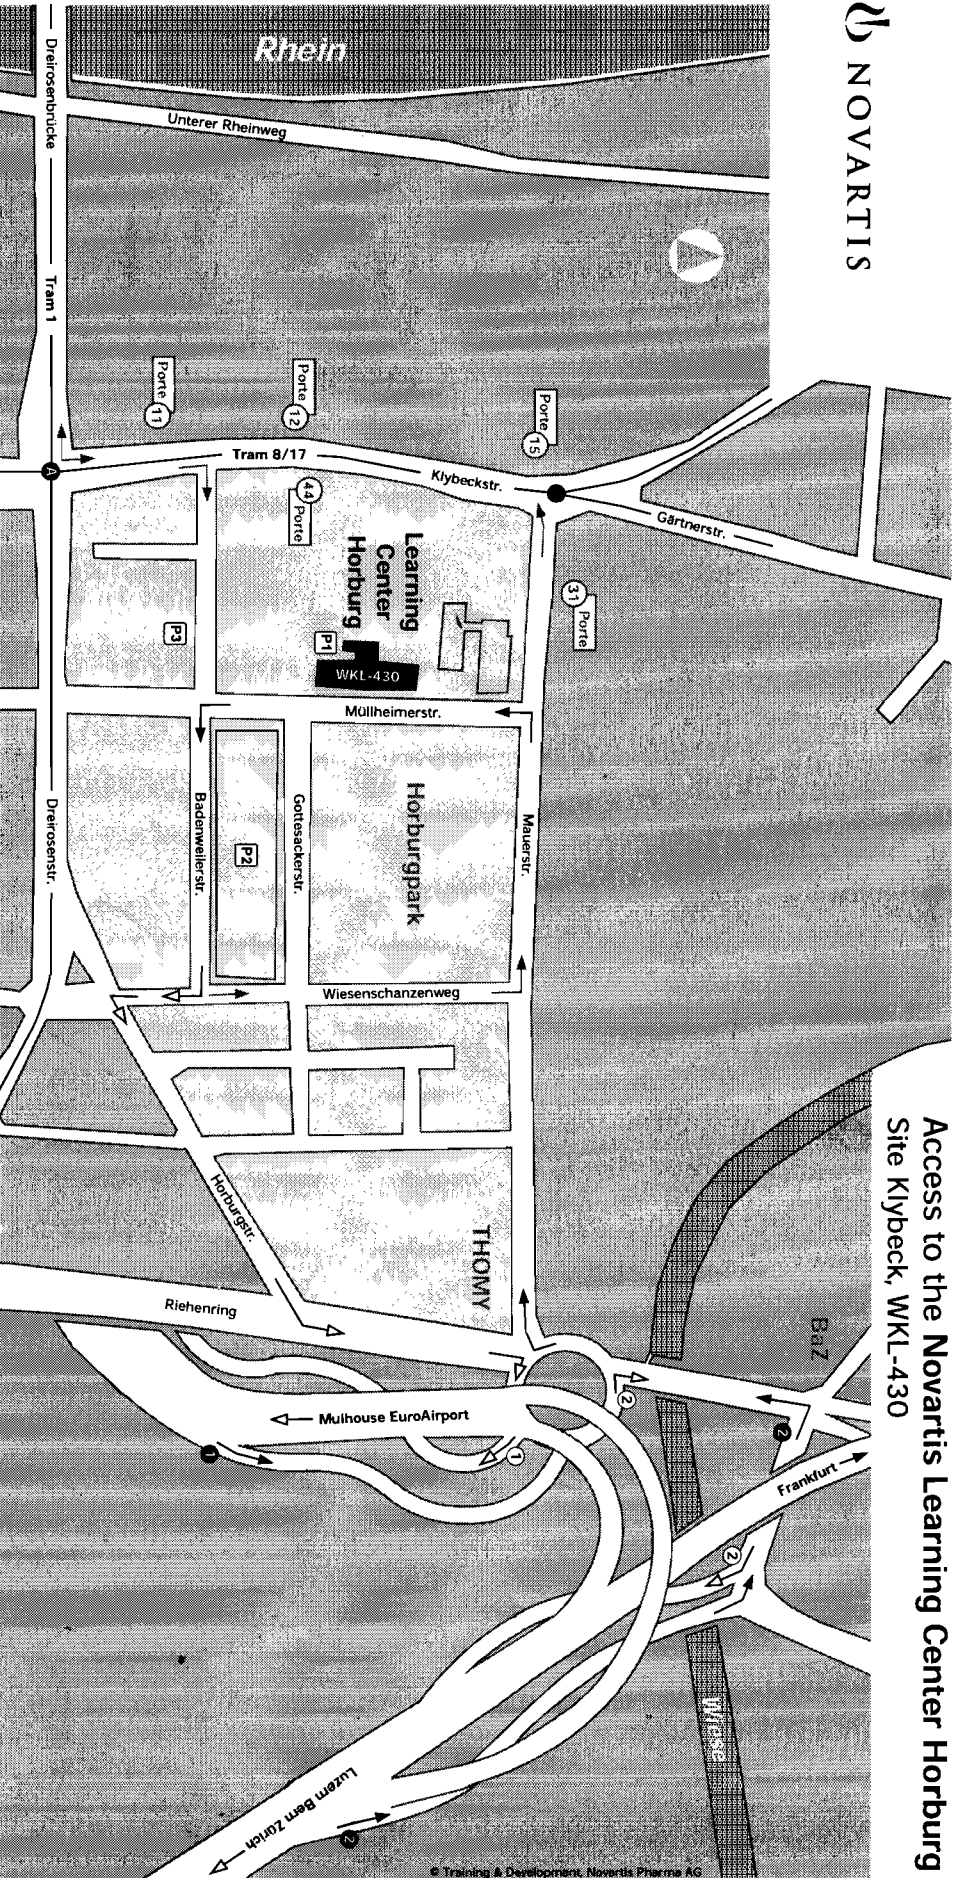

**Access to the Novartis Learning Center Horburg  
Site Klybeck, WKL-430**

- ➊ By Tram  
From Basel SBB by tram with line 1 in direction «Kammelfeldplatz/Dreirosenbrücke» or with line 8 in direction «Äschenplatz/Marktplatz/Claraplatz» until the tram station «Dreirosenbrücke». ➋ The journey takes about 20 minutes. From the tram station to the Learning Center it is a 3 minute walk via the Badenwellerstrasse.

- ➌ By Car  
Leave the motorway on the exit «Basel Nord/Kleinühningen» ➍ from direction «Muhouse EuroAirport», ➎ from direction «Luzern Bern Zürich». At the intersection turn left, arriving at the circle turn right into Mauersstrasse, then turn left into Mülheimerstrasse at the first traffic light.  
The number of car parks «P1» are reserved for the trainers. The car parks marked with "Novartis" at the garage «P2» may be used with a special permit. Please ask at the reception desk. Further possibilities to park your car you will find at the visitors car park «P3».
- ➏ On the way back follow the Horburgstrasse until Riehenring. At the circle choose the appropriate exit ➐ or ➑.